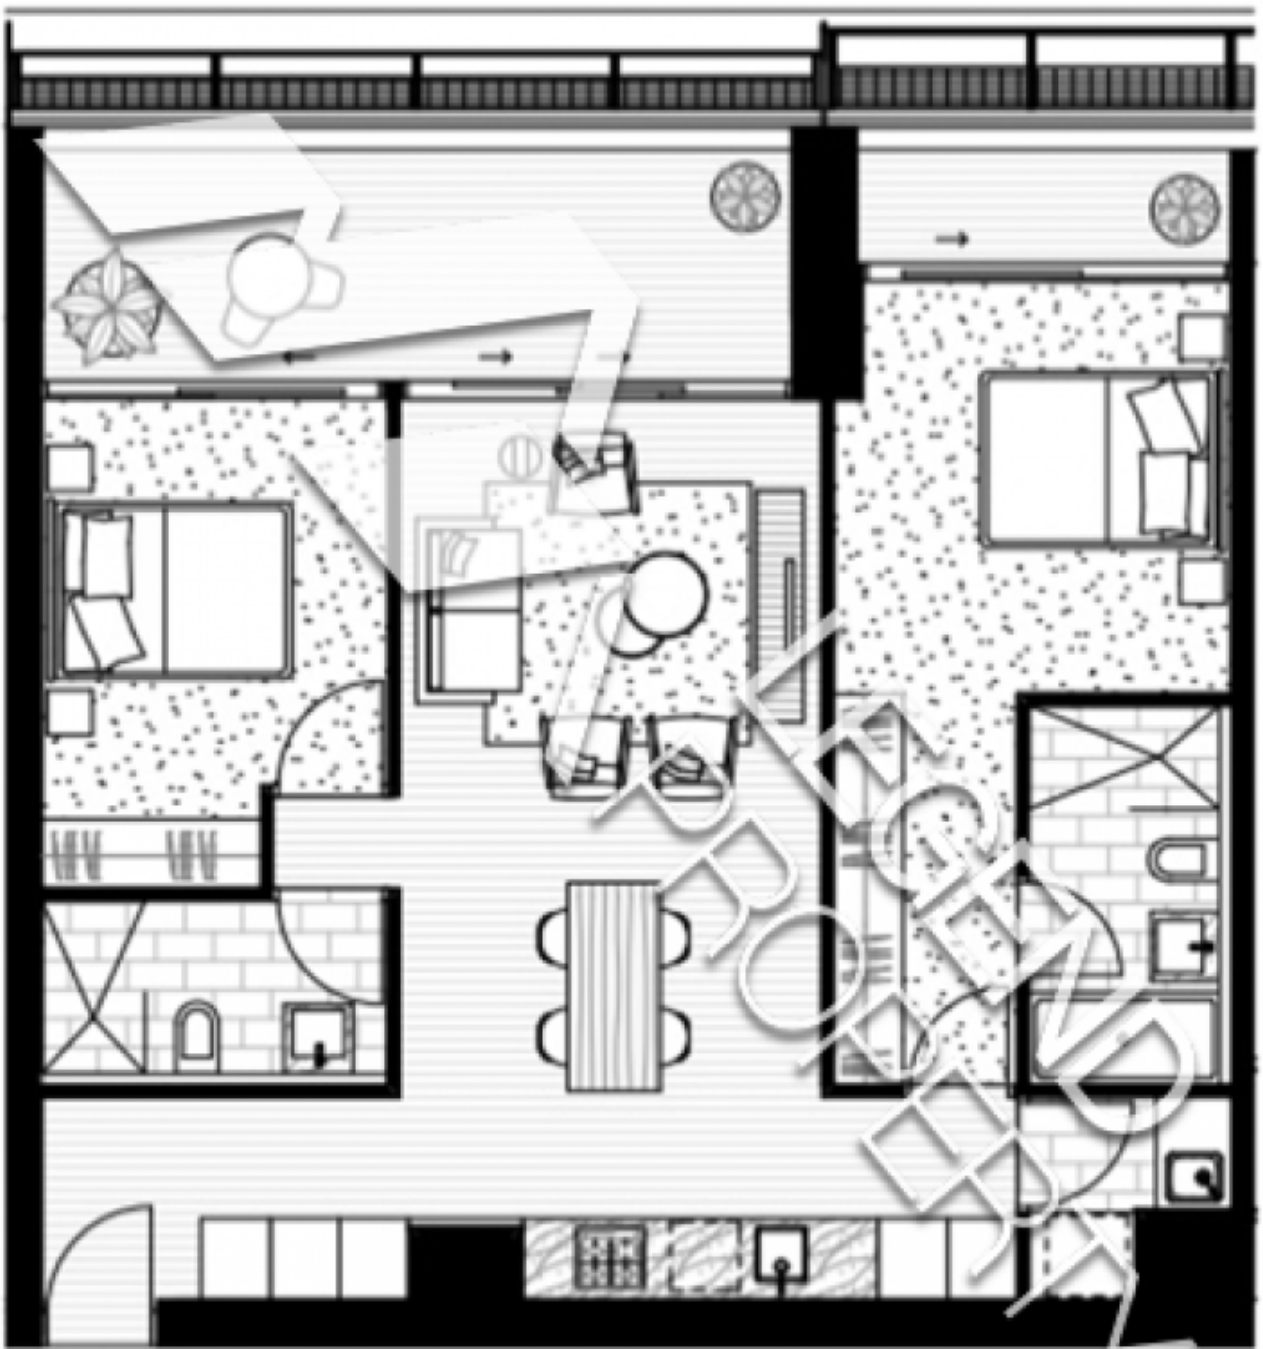

7X/115-119 Bathurst Street SYDNEY NSW

2  2  1 

This North-facing two-bedroom apartment with secured car spot offers large internal space and spacious balcony, located at high level, within 'Greenland Center', a stunning cosmopolitan new development of luxury and effortless urban convenience.

View : <https://www.legendproperty.com.au/sale/nsw/sydney-city/sydney/residential/apartment/7289503>

Grand, Luxurious, Monumental. This history-making residential tower is the tallest ever to grace the Sydney skyline. It will redefine the notion of luxury super high-rise living forever.

Features:

- Uninterrupted panoramic views from the upper levels encompass far-reaching Harbour, city and parkland views.
- The tallest residential tower to grace the Sydney skyline, the Greenland Centre will rise 235 metres above ground.
- Minutes from Sydney's most exclusive luxury shopping