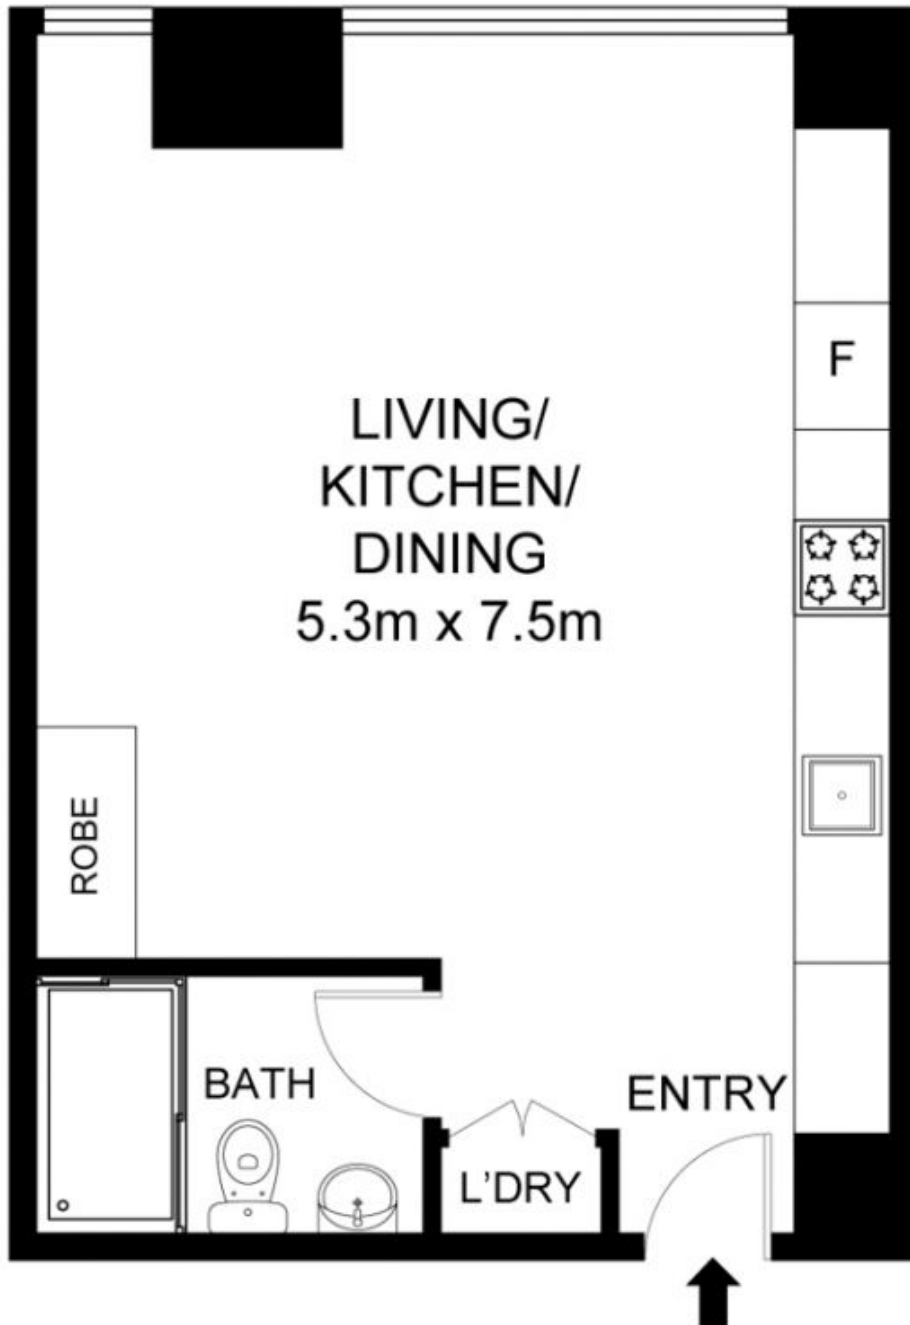

2205/117 BATHURST STREET, SYDNEY

THE ABOVE PLAN IS REPRESENTATION ONLY. ALL DIMENSIONS ARE APPROXIMATE SHOULD BE CHECKED ON SITE.
NO RESPONSIBILITY IS TAKEN FOR ERROR, OMISSION OR MISSTATEMENT.